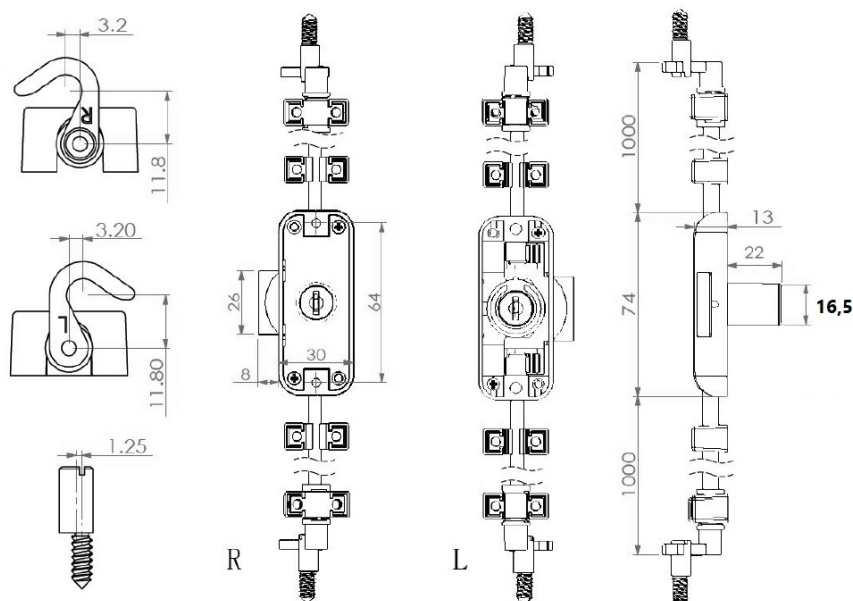

PRODUCT SHEET

Description:

Rotary Bar Lock 922, $\varnothing 16,5 \times 22 \text{mm}$, RH, NPL, CK SISO, No Bars, W/Accessories, 3-Way, 15mm Backset

Item number:

14.05.271-0

Units	Box	Carton	HS Code	Barcode
Pcs.	8	80	8301300000	
				5704866042925