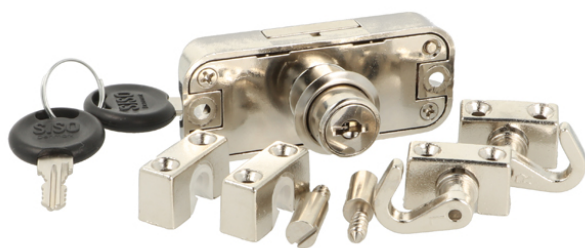

PRODUCT SHEET

Description:

Rotary Bar Lock 922, $\varnothing 16,5 \times 22 \text{mm}$, RH, NPL, CK SISO, No Bars, W/Accessories, 3-Way, 15mm Backset

Item number:

14.05.271-0

Units	Box	Carton	HS Code	Barcode
Pcs.	8	80	8301300000	
				5704866042925